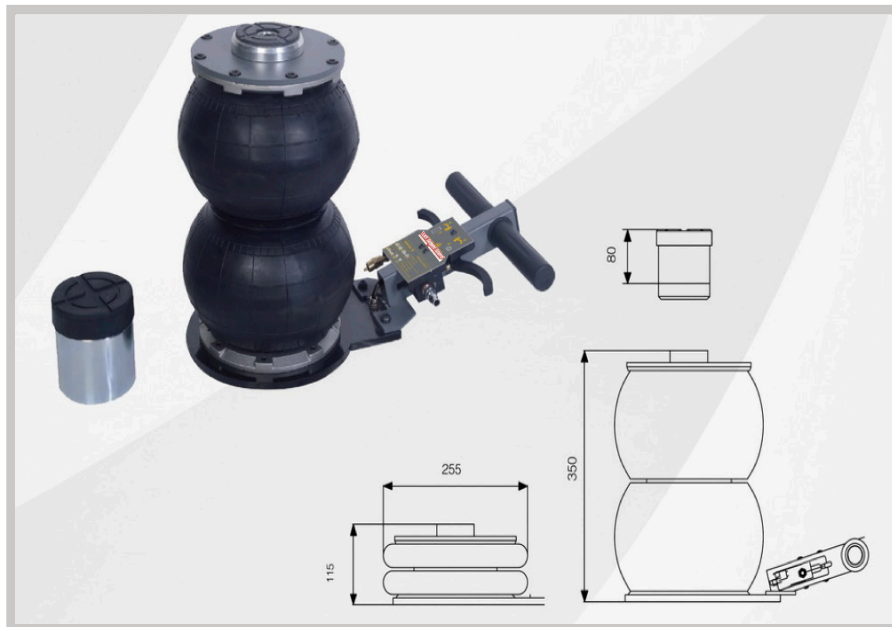

BEST PRICE. BEST VALUE. RUGGED & SAFE.

LIFT IT. STORE IT. REPAIR IT

PORTABLE AIR BAG JACK 4,400 LB. (2T) CAPACITY

“CYCLONE” - GO PORTABLE AND GO ANYWHERE!

“CYCLONE AIR JACK”

4,400 LB. (2T) CAPACITY

An ideal multi-purpose **PORTABLE AIR BAG JACK** lifts 16 1/4” (413 mm) with a 4 3/4” (121mm) lowered height. The 4,400 lb. (2T) “CYCLONE” JACK will handle most domestic cars and light trucks.

“CYCLONE”

COMPACT & PORTABLE

10 1/2” wide (267 mm) and overall length of 19 1/4” (489 mm). Air operated with 102 to 145” psi (.7 -1.0 PMBa). pressure. Easy to handle only 29.5 lb. (11.4 kg).

CONTACT US NOW

WWW.LIFTSUPERSTORE.COM OR CALL 866-799-LIFT (5438)

CYCLONE

4,400 LB. (2T) CAPACITY

CYCLONE LSS44AJ

FEATURES

- Low maintenance problem free design - heavy duty rubber double air bag. Powder coated and plated components.
 - Portable and ease of operation - twin rubber coated carrying handles. Twin rubber covered handle grip style raising and lowering handles. Only 29 1/2 lb. (11.4 kg)
 - Lifts high with a low collapsed height - lifts 16 1/4" (413 mm) or 13 1/4" (337mm) with removable 4" (102mm) height adapter Lower height only 4 3/4" (121 mm)
 - Works with small portable air compressors. Operates with 102 to 145 psi (.7 to 1.0 PMBa) air pressure.
 - Ideal for both hobby or light commercial use.
 - Use in door or outdoor on any compact level surface. Ideal when used with the jacking plate provided with a parking storage lifts
 - Compact space saving design - only 10 1/2" x 19 1/2" (267mm x 495mm)
 - Rugged stable design and large foot print is idea for most vehicle repairs.
- * Under car jacks should always be used with jack stands .

EQUIPMENT FOOTPRINT

FEATURES

Rubber grip handles and bicycle grip air controls

Nickel plated 4" (102 mm) height adapter with 3 1/2" (89 mm) non slip contact adapter.

Heavy Duty Industrial Double Air Bag lifting system